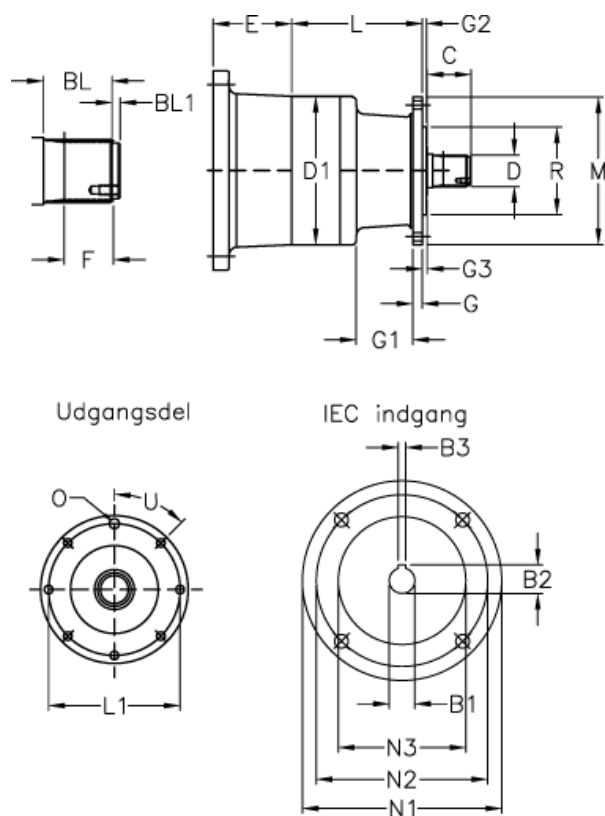

Article number: 473000104263048

Description: Trasmital 300 L1-4,26 HZ-P100/112
heavy duty solid splined shaft

Measures

B1 = 28	E = 94	M = 185
B2 = 31	F = 30	N1 = 250
B3 = 8	G = 12	N2 = 215
BL = 43	G1 = 71	N3 = 180
BL1 = 5	G2 = 5	O = 8x10,5
C = 55	G3 = 6	R = 110
D = B40x36	L = 115	U degrees = 45
D1 = 185	L1 = 165	